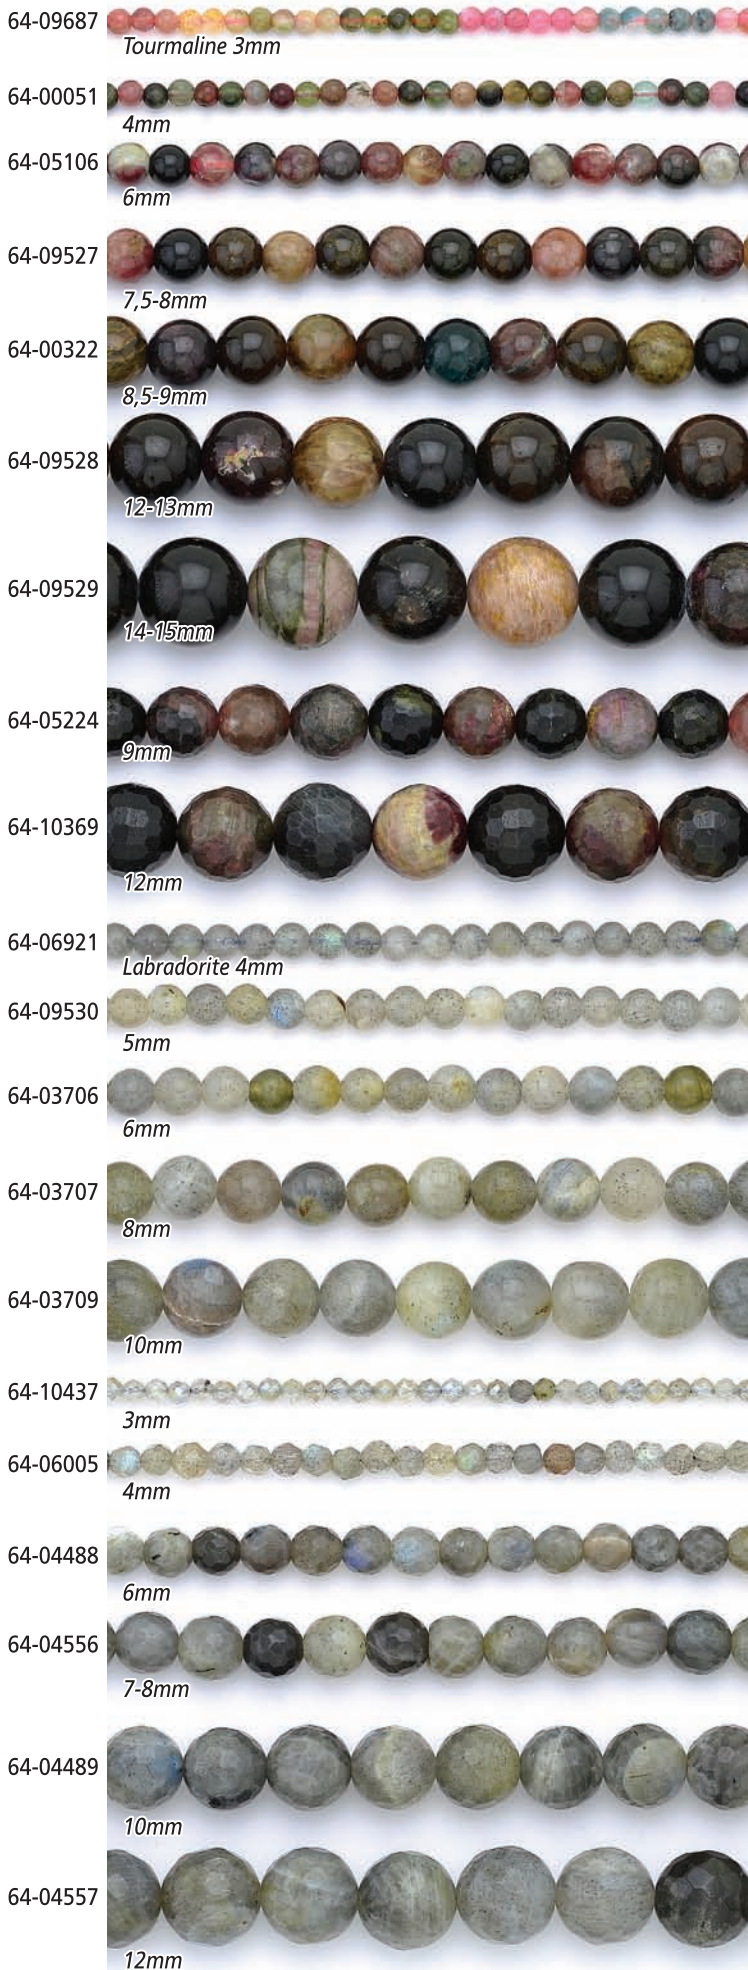

Tourmaline / Labradorite